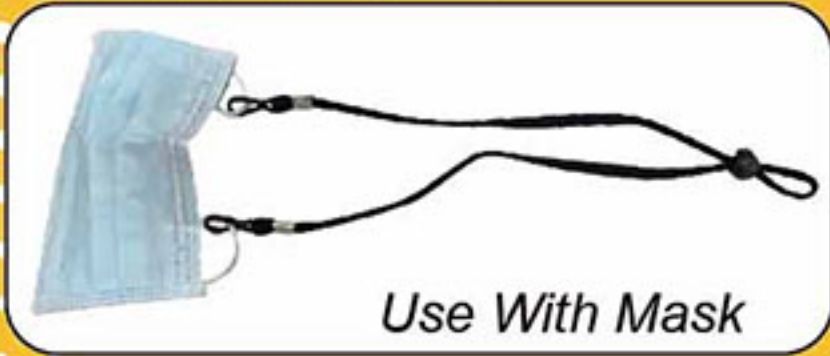

Elastic Glasses / Mask Lanyard

How to use

Material: Elastic

Size: 710mm*10mm(expanded size)

Accessories:

Adjusting beads or iron beams / plastic hook

MOQ: 100pcs

Colors:

Adjusting beads

iron beams+plastic hook

A.

B.

C.

D.

E.

STAR LAPEL PIN CO., LTD.